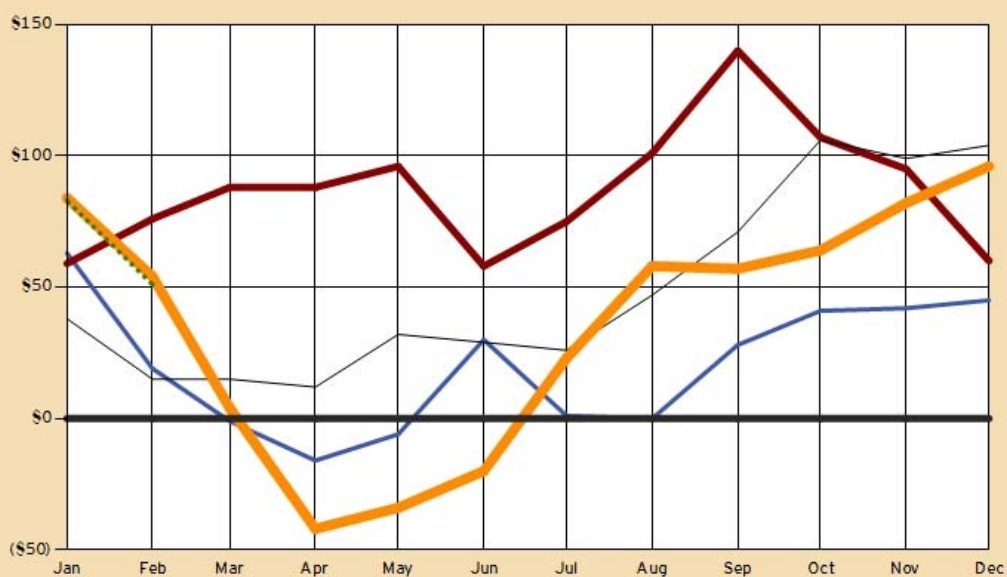

RANDOM LENGTHS

My Print

ON-DEMAND GRAPHS AND PRICE REPORTS

Report Name: IWestern Species - Green Std&Btr 2x4 vs. 2x10

Report Type: Zero-Line Overlay

Start Year: From 1995

Template Used: RL Default [Zero-Line Overlay / Monthly]

Comments:

Report Items:

- Green Dimension Douglas Fir (Portland rate) #2 and Better 2x10 random length
- Green Dimension Douglas Fir (Portland rate) Standard and Better 2x4 random length (zero-line item)

Green Std&Btr 2x4 vs. 2x10

— 2005 — 2006 — 2007 — 2008 ... 2009 — GR DF (Por) S&B 2x4 RL

© Copyright 2009, Random Lengths, WWW.RLMYPRINT.COM