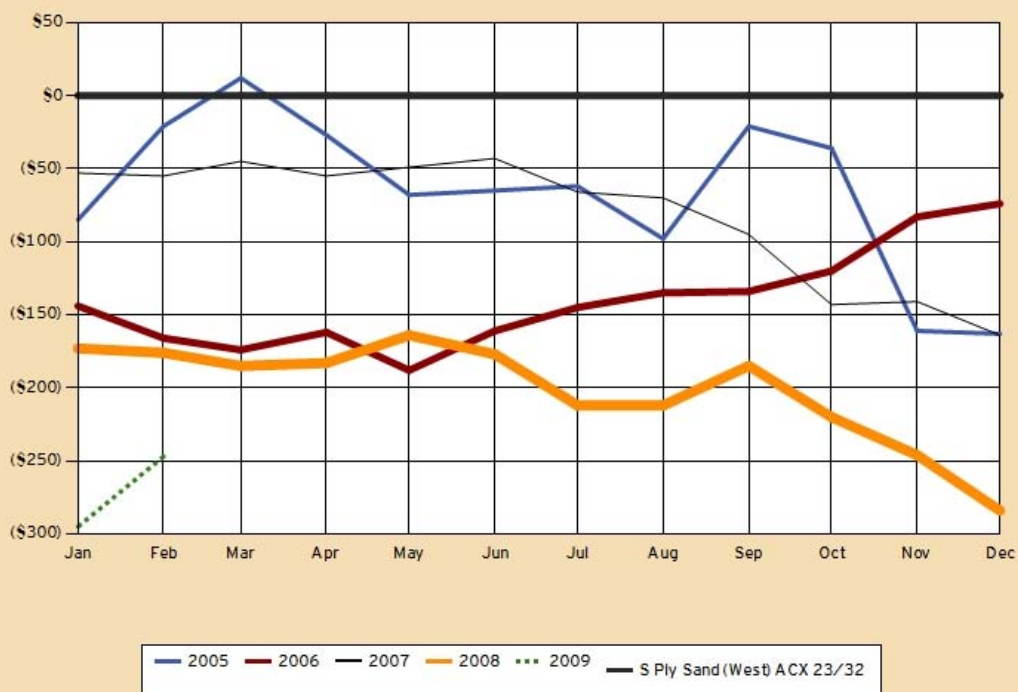

RANDOM LENGTHS

My Print

ON-DEMAND GRAPHS AND PRICE REPORTS

Report Name: IPanels - SYP 23/32-inch Sanded vs. 23/32 UL

Report Type: Zero-Line Overlay

Start Year: From 1995

Template Used: RL Default [Zero-Line Overlay / Monthly]

Comments:

Report Items:

- Southern Plywood Underlayment (West) 23/32-inch C-face Crossband Tongue & Groove
- Southern Plywood Sanded (West) A-face C-back Exterior glue 23/32-inch (zero-line item)

SYP 23/32-inch Sanded vs. 23/32 UL

© Copyright 2009, Random Lengths, WWW.RLMYPRINT.COM