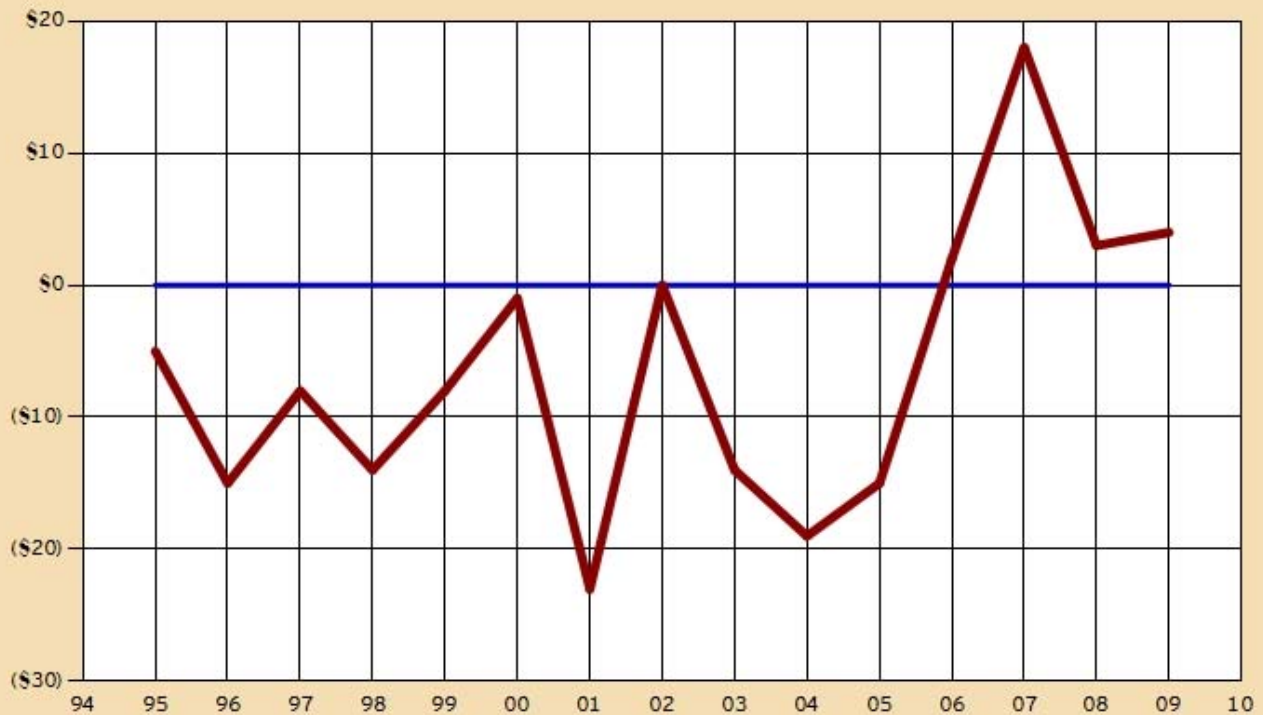

RANDOM LENGTHS

My Print

ON-DEMAND GRAPHS AND PRICE REPORTS

Report Name: !Canadian SPF - Eastern SPF #1&2 2x4 vs. 2x6
Report Type: Zero-Line Comparison
Start Date: From 1995
End Date: To Present
Template Applied: RL Default [Zero-Line Comparison / Annual]
Comments:
Report Items:

- Kiln dried Dimension Eastern Spruce-Pine-Fir (delivered, Great Lakes) #1 and #2 2x4 random length
- Kiln dried Dimension Eastern Spruce-Pine-Fir (delivered, Great Lakes) #1 and #2 2x6 random length

Eastern SPF #1&2 2x4 vs. 2x6

— KD ESPF (GL) 1&2 2x4 RL — KD ESPF (GL) 1&2 2x6 RL

© Copyright 2009, Random Lengths, WWW.RLMYPRINT.COM