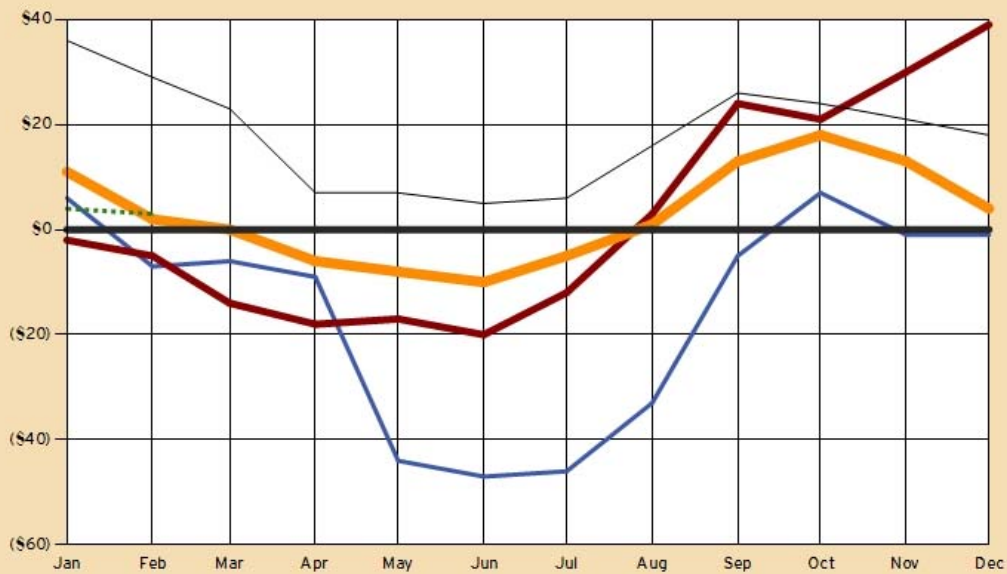

RANDOM LENGTHS

My Print

ON-DEMAND GRAPHS AND PRICE REPORTS

Report Name: Canadian SPF - Eastern SPF #1&2 2x4 vs. 2x6
Report Type: Zero-Line Overlay
Start Year: From 1995
Template Used: RL Default [Zero-Line Overlay / Monthly]
Comments:
Report Items:

- Kiln dried Dimension Eastern Spruce-Pine-Fir (delivered, Great Lakes) #1 and #2 2x6 random length
- Kiln dried Dimension Eastern Spruce-Pine-Fir (delivered, Great Lakes) #1 and #2 2x4 random length (zero-line item)

Eastern SPF #1&2 2x4 vs. 2x6

— 2005 — 2006 — 2007 — 2008 ... 2009 — KD ESPF (GL) 1&2 2x4 RL

© Copyright 2009, Random Lengths, WWW.RLMYPRINT.COM