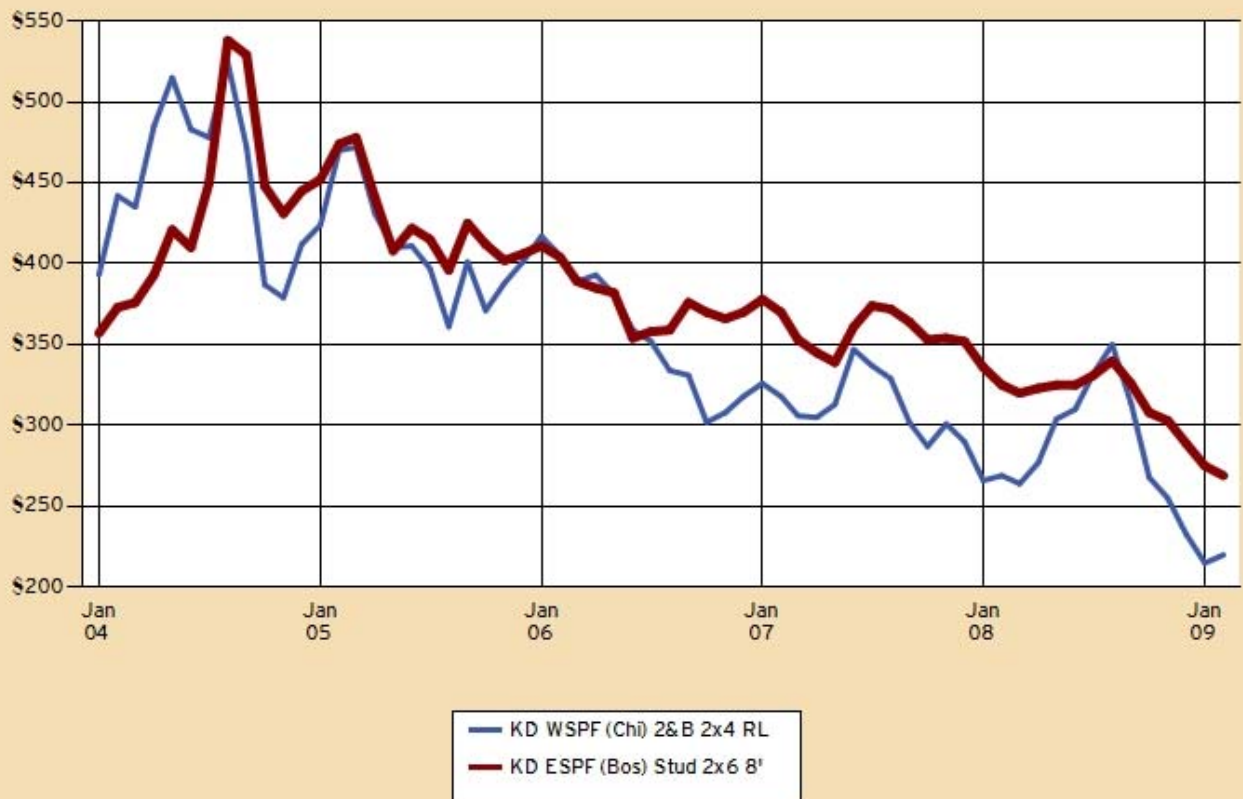

RANDOM LENGTHS

My Print

ON-DEMAND GRAPHS AND PRICE REPORTS

Report Name: !Canadian SPF - WSPF #2&Btr 2x4 (Chi) vs. ESPF #1&2 2x4 (GL)
Report Type: Custom Report
Start Date: Thursday, January 01, 2004
End Date: To Present
Template Applied: RL Default [Custom Report / Monthly]
Comments:
Report Items:

- Kiln dried Dimension Western Spruce-Pine-Fir (delivered, Chicago) #2 and Better 2x4 random length
- Kiln dried Eastern Spruce-Pine-Fir (delivered, Boston) Stud 2x6 8-foot Precision End Trimmed

WSPF #2&Btr 2x4 (Chicago) vs. Eastern SPF #1&2 2x4 (GL)