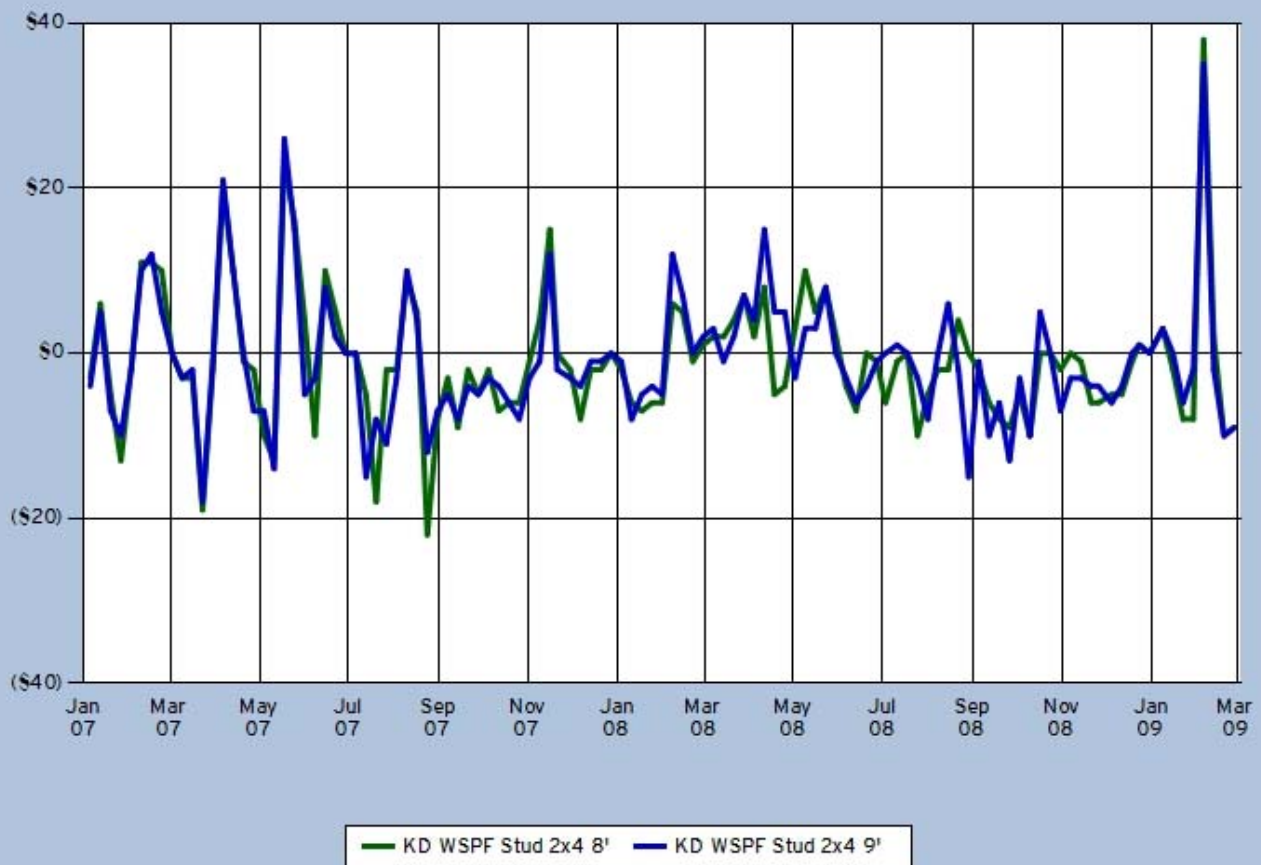

RANDOM LENGTHS

My Print

ON-DEMAND GRAPHS AND PRICE REPORTS

Report Name: !Canadian SPF - WSPF 2x4-8 vs. -9 Studs
Report Type: Up/Down Report
Start Date: Friday, December 29, 2006
End Date: To Present
Template Applied: RL Default [Up/Down Report / Weekly]
Comments:
Report Items:

- Kiln dried Western Spruce-Pine-Fir Stud 2x4 8-foot Precision End Trimmed
- Kiln dried Western Spruce-Pine-Fir Stud 2x4 9-foot Precision End Trimmed

WSPF 2x4-8 vs. -9 Studs

© Copyright 2009, Random Lengths, WWW.RLMYPRINT.COM