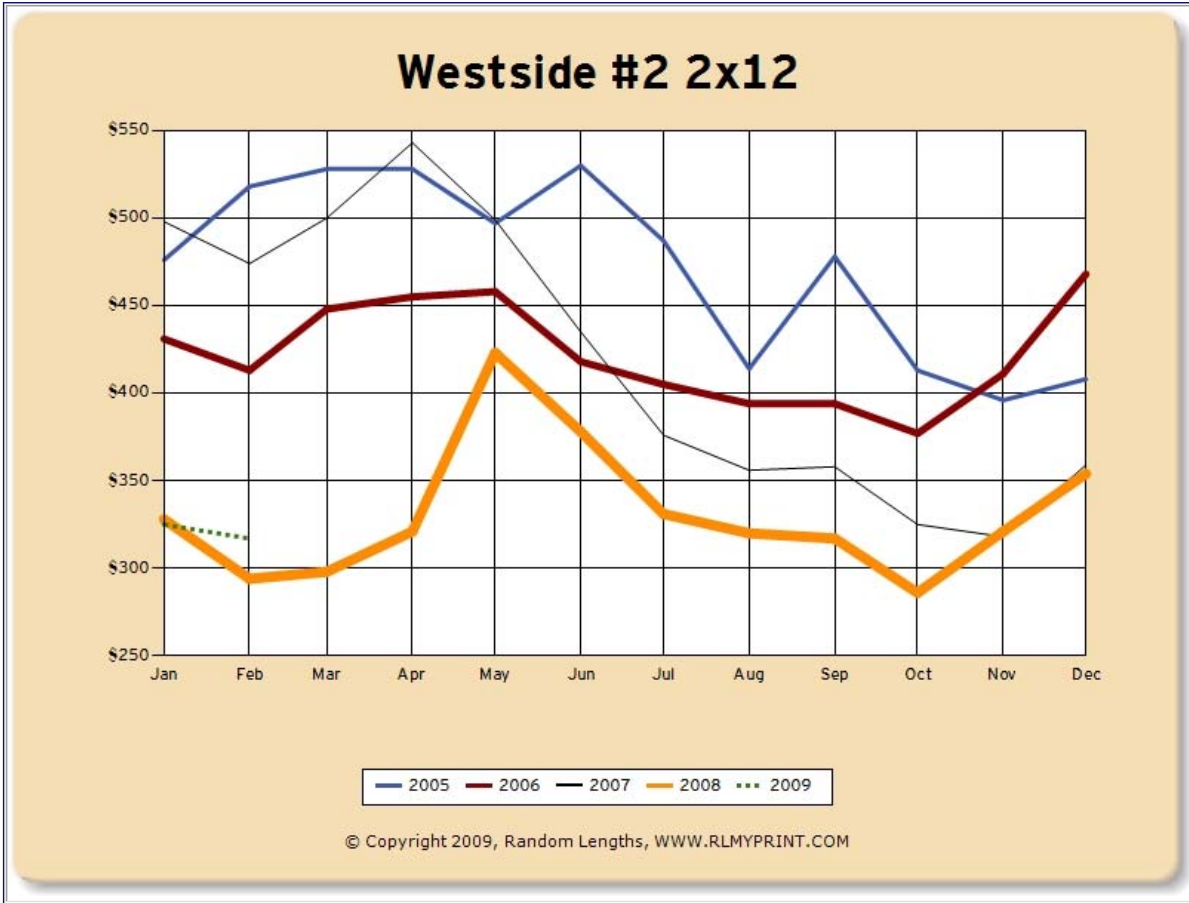

RANDOM LENGTHS

My Print

ON-DEMAND GRAPHS AND PRICE REPORTS

Kiln dried Dimension Southern Pine (West) #2 2x12 random length 2005 to 2009

KD S Pine (West) #2 2x12 random

Month	2005		2006		2007		2008		2009		Average Change
	Price	Change	Price	Change	Price	Change	Price	Change	Price	Change	
Jan	\$476	\$0	\$431	\$23	\$498	\$30	\$328	(\$31)	\$325	(\$29)	(\$1.40)
Feb	\$518	\$42	\$413	(\$18)	\$474	(\$24)	\$294	(\$34)	\$317	(\$8)	(\$8.40)
Mar	\$528	\$10	\$448	\$35	\$500	\$26	\$298	\$4			\$18.75
Apr	\$528	\$0	\$455	\$7	\$543	\$43	\$321	\$23			\$18.25
May	\$497	(\$31)	\$458	\$3	\$499	(\$44)	\$423	\$102			\$7.50
Jun	\$530	\$33	\$418	(\$40)	\$435	(\$64)	\$378	(\$45)			(\$29.00)
Jul	\$487	(\$43)	\$405	(\$13)	\$376	(\$59)	\$331	(\$47)			(\$40.50)
Aug	\$414	(\$73)	\$394	(\$11)	\$356	(\$20)	\$320	(\$11)			(\$28.75)
Sep	\$478	\$64	\$394	\$0	\$358	\$2	\$317	(\$3)			\$15.75
Oct	\$413	(\$65)	\$377	(\$17)	\$325	(\$33)	\$286	(\$31)			(\$36.50)
Nov	\$396	(\$17)	\$411	\$34	\$318	(\$7)	\$321	\$35			\$11.25
Dec	\$408	\$12	\$468	\$57	\$359	\$41	\$354	\$33			\$35.75